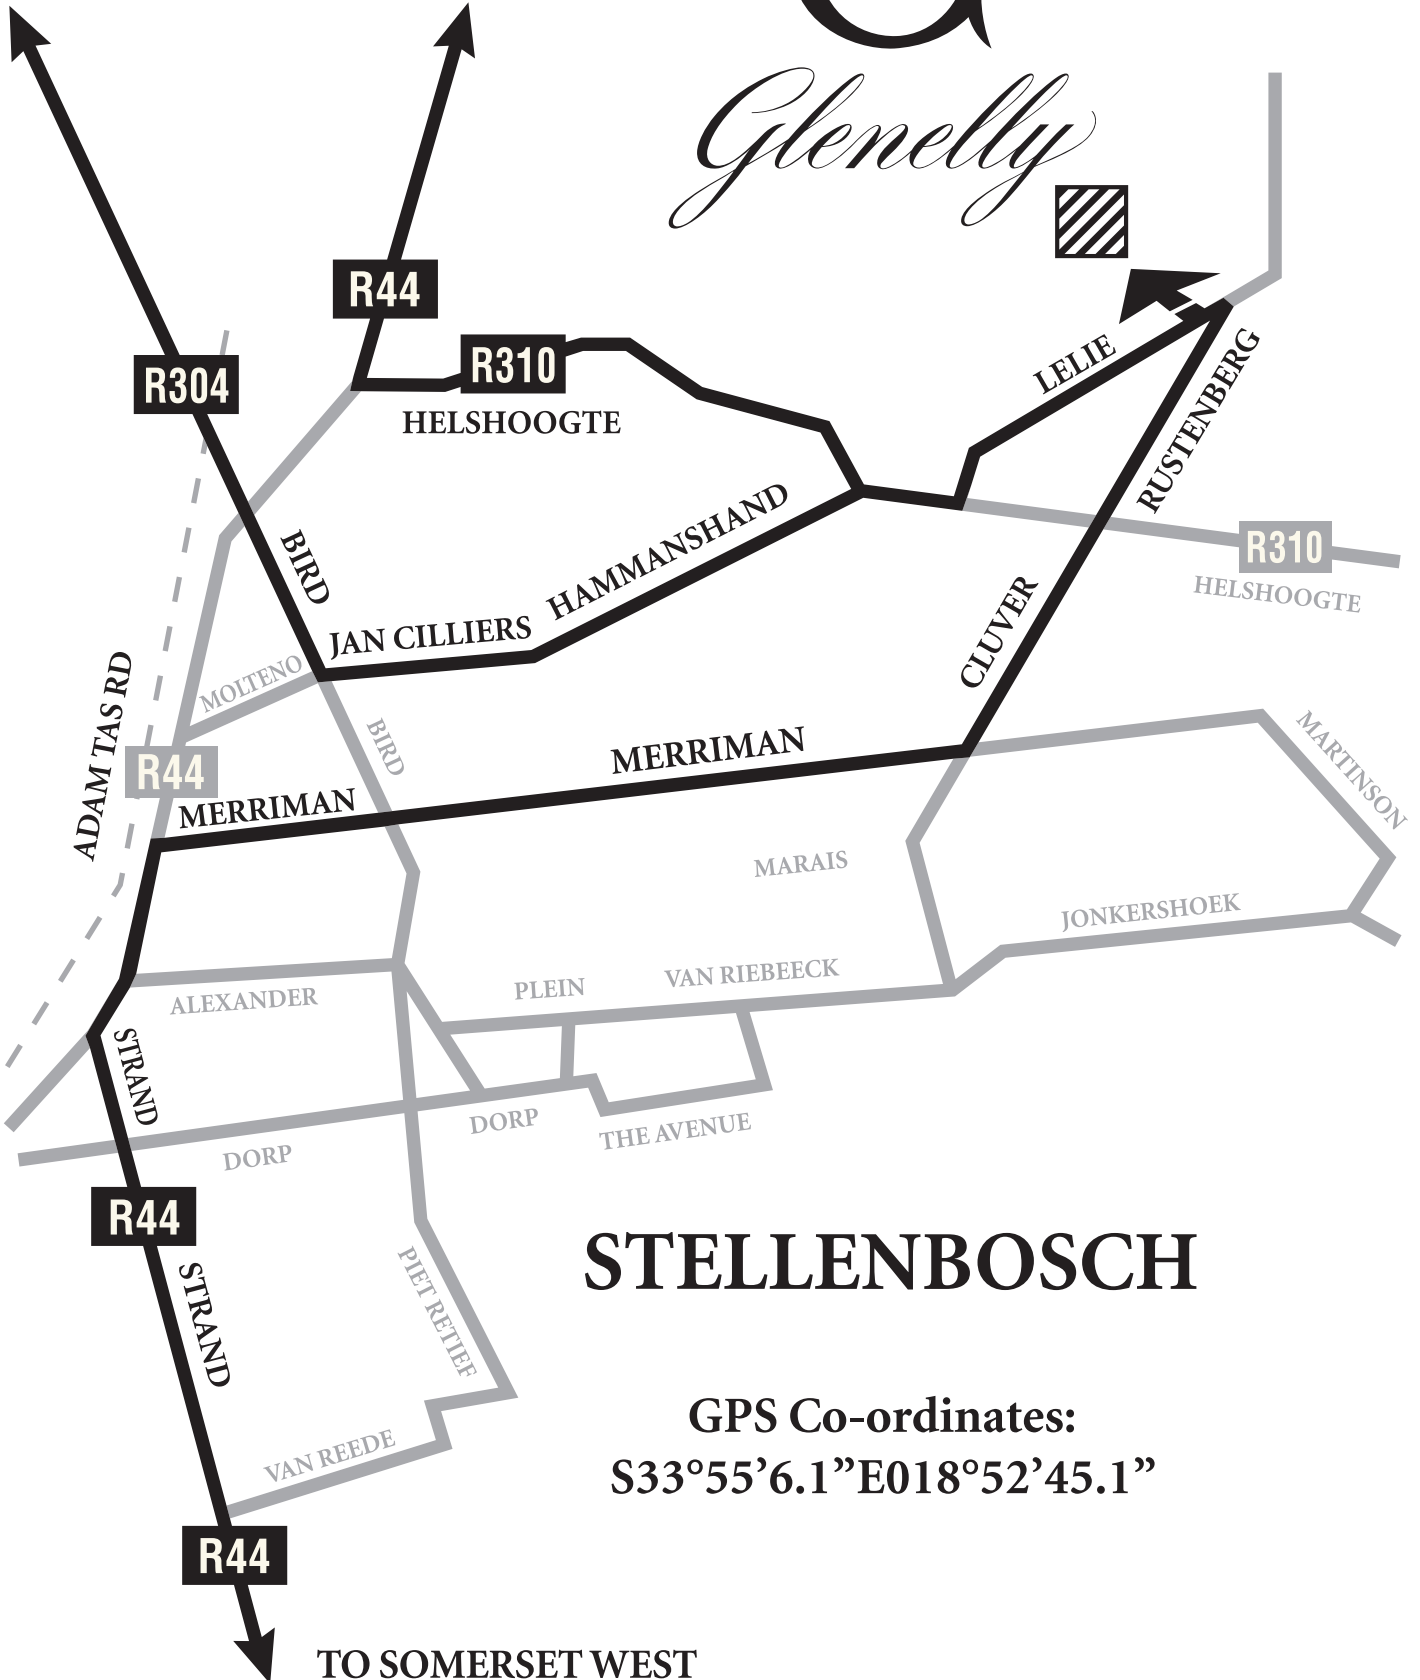

*Glenelly*

TO CAPE TOWN

TO PAARL

# STELLENBOSCH

GPS Co-ordinates:

S33°55'6.1"E018°52'45.1"

TO SOMERSET WEST